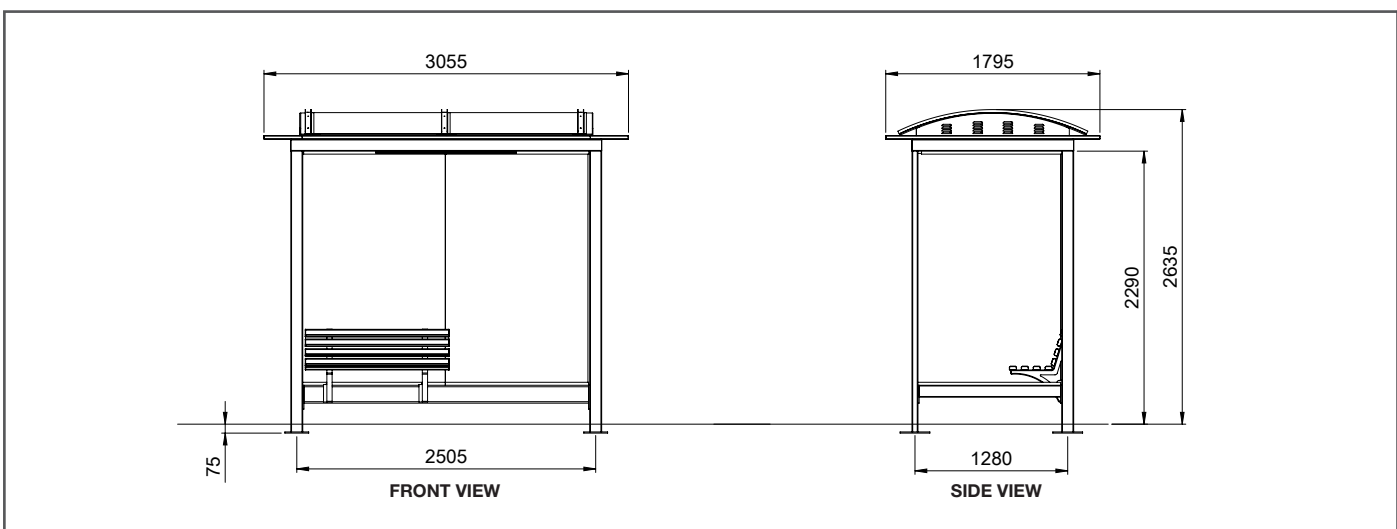

STANDARD PRODUCT
CLASSIC MINI SHELTER

Dimensions (mm):

Overall: 3055W x 1795D x 2635H
 Internal: 2505W x 1280D x 2290H
 Seat length: 1200

Finishes:

Powder Coated Aluminium frame
 Refer to Dulux Powder Coat colours