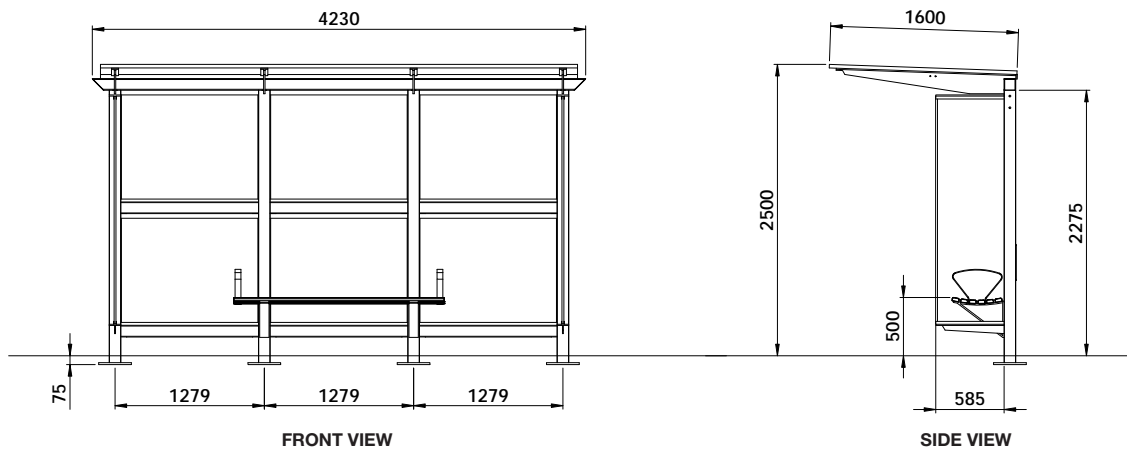

STANDARD PRODUCT  
**EVO MKII SHELTER**

**Dimensions (mm):**

Overall: 4230W x 1600D x 2500H  
 Internal: 3840W x 585D x 2275H  
 Seat length: 1800

**Finishes:**

Powder Coated Aluminium Frame  
 Refer to Dulux Powder Coat colours