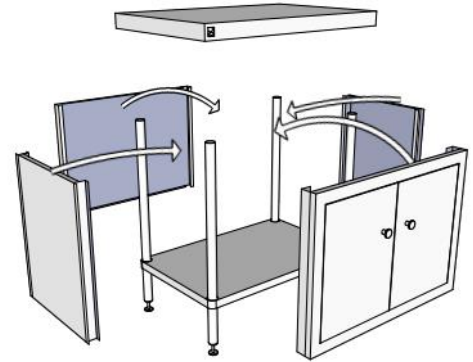

# SIMPLY STAINLESS

www.simplystainless.com

Modular sinks tables and shelves

SPECIFICATION	
Panels	1.2mm gauge, high quality stainless steel, double skinned doors, full length piano hinge

\*Door handles are recessed as per photo

32	DOOR PANEL KIT	
	Product Code	Fitment Information
	32.DPK.0600	To suit 01.02.03.05 & 06 (600 & 700 series)
	32.DPK.0900	To suit 01.02.03.05 & 06 (600 & 700 series)
	32.DPK.1200	To suit 01.02.03.05 & 06 (600 & 700 series)
	32.DPK.1500	To suit 01.02.03.05 & 06 (600 & 700 series)
	32.DPK.1800	To suit 01.02.03.05 & 06 (600 & 700 series)
	32.DPK.2100	To suit 01.02.03.05 & 06 (600 & 700 series)
	32.DPK.2400	To suit 01.02.03.05 & 06 (600 & 700 series)
	32.DPK.MS	Mid Shelf available to suit
	32.DPK.END PANEL 600	To suit 600 series
	32.DPK.END PANEL 700	To suit 700 series
32.DPK.CENTRE BOWL	To suit 05 Centre bowl units 600 series (1800, 2100)	