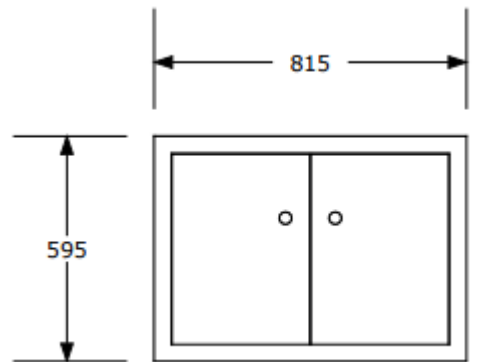

# SIMPLY STAINLESS

www.simplystainless.com

Modular sinks tables and shelves

SPECIFICATION	
Panels	1.2mm gauge, high quality stainless steel, double skinned doors, full length piano hinge

\*Door handles are recessed as per photo

32	DOOR PANEL KIT	
	Product Code	Fitment Information
	32.DPK.0600	To suit 01.02.03.05 & 06 (600 & 700 series)
	32.DPK.0900	To suit 01.02.03.05 & 06 (600 & 700 series)
	32.DPK.1200	To suit 01.02.03.05 & 06 (600 & 700 series)
	32.DPK.1500	To suit 01.02.03.05 & 06 (600 & 700 series)
	32.DPK.1800	To suit 01.02.03.05 & 06 (600 & 700 series)
	32.DPK.2100	To suit 01.02.03.05 & 06 (600 & 700 series)
	32.DPK.2400	To suit 01.02.03.05 & 06 (600 & 700 series)
	32.DPK.MS	Mid Shelf available to suit
	32.DPK.END PANEL 600	To suit 600 series
	32.DPK.END PANEL 700	To suit 700 series
32.DPK.CENTRE BOWL	To suit 05 Centre bowl units 600 series (1800, 2100)	