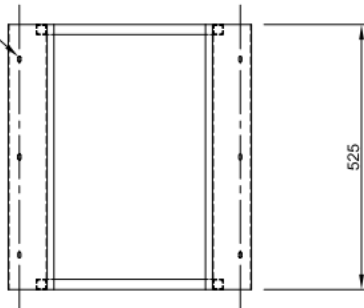

SIMPLY STAINLESS

www.simplystainless.com

Modular sinks tables and shelves

SLOTS IN TOP
PICK UP ON STUDS
UNDER BENCH

SPECIFICATION	
Runners	1.2mm gauge, high quality stainless steel, no. 4 finish
Frames	20 x 20 x 1.2 stainless steel tube

35	Gastronorm Dish Cassette	
	Product Code	Dimensions
	35.GDC	330mm x 525mm x 630mm