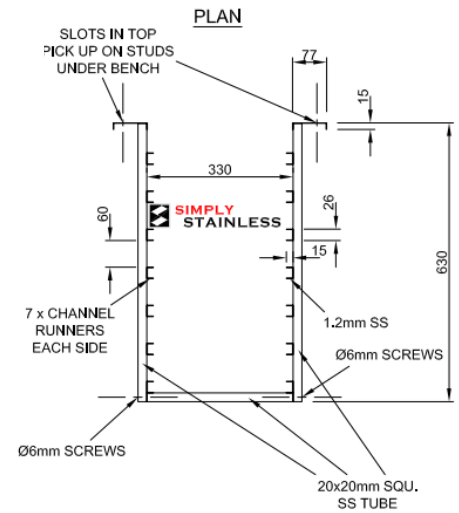

SIMPLY STAINLESS

www.simplystainless.com

Modular sinks tables and shelves

SLOTS IN TOP
PICK UP ON STUDS
UNDER BENCH

SPECIFICATION	
Runners	1.2mm gauge, high quality stainless steel, no. 4 finish
Frames	20 x 20 x 1.2 stainless steel tube

35	Gastronorm Dish Cassette	
	Product Code	Dimensions
	35.GDC	330mm x 525mm x 630mm